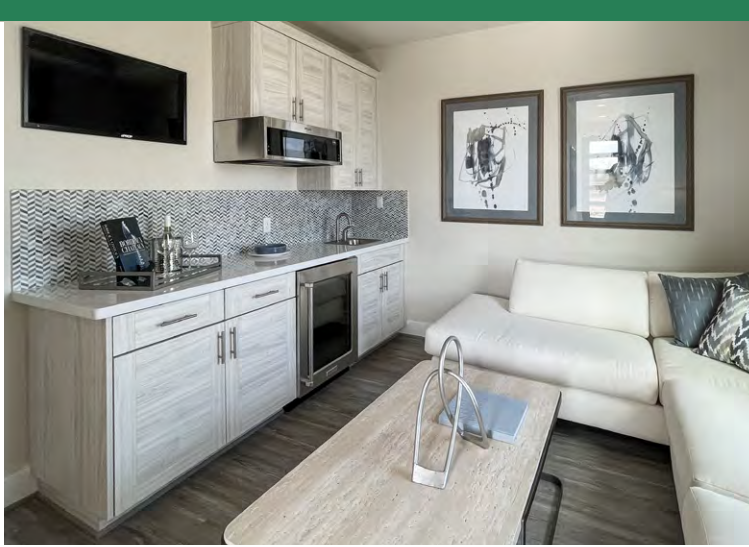

Frameless, Full-Access EVRGRN Cabinets Feature:

- Tight reveal (minimal space between doors and drawer fronts) and clean lines
- 15% more usable cabinet space on average than faceframe
- Environmentally responsible, durable engineered wood options
- Subtle, 3-D, grain-matched texture
- 1-piece, 3-piece and 5-piece doors
- Consistent, balanced color and grain
- Modern linen interior

EVRGRN

BURROWS
CABINETS

burrowscabinets.com

EVRGRN Options Include:

- Appliance panels
- Applied 1, 3 or 5 pc ends
- Apron front - farm sink cabinet
- Broom closet/Pantry
- Bar brackets
- Cabinet projection - bumped up/out
- Crown moulding - 3/4" or 3"
- Cutlery trays (silverware dividers)
- Desk with or without drawer
- Door frame for glass panel, single lite
- Drawer guides - full ext. side mount or full ext. undermount, soft close
- File drawer/pot-pan drawer - full ext.
- Finished tops
- Floating shelves
- Floating vanity - 36" or 72"
- Light rail for under cabinet lighting
- Linen box with hamper
- Matching cabinet interior
- Medicine cabinet
- Open cabinet w/shelves
- Paneled island back
- Pantry/broom closet
- Pull-out interior shelf
- Refrigerator - shroud
- Sink front tilt-out w/stainless steel tray
- Soft close hinges
- Spice pull out base - 1 or 2 sided
- Spice rack - custom, door mount
- Trash and recycling pull outs
- Tray dividers
- Wine rack - Big X or cubbies