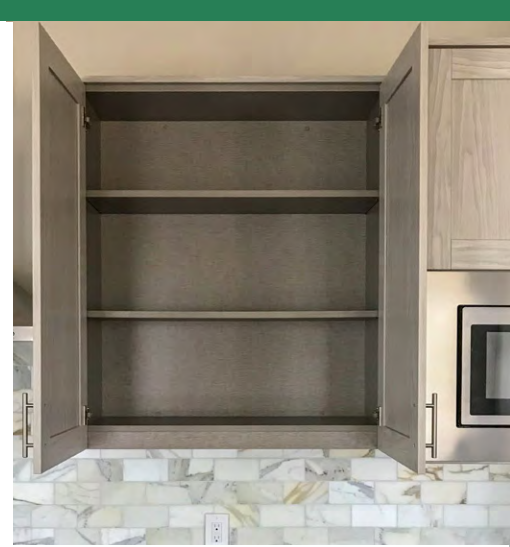

Frameless, Full-Access EVRGRN Cabinets Feature:

- Tight reveal (minimal space between doors and drawer fronts) and clean lines
- 15% more usable cabinet space on average than faceframe
- Environmentally responsible, durable engineered wood options
- Subtle, 3-D, grain-matched texture
- 1-piece, 3-piece and 5-piece doors
- Consistent, balanced color and grain
- Modern linen interior

EVRGRN

BURROWS
CABINETS

burrowscabinets.com

EVRGRN Options Include:

- Appliance panels
- Applied 1, 3 or 5 pc ends
- Apron front - farm sink cabinet
- Broom closet/Pantry
- Bar brackets
- Cabinet projection - bumped up/out
- Crown moulding - 3/4" or 3"
- Cutlery trays (silverware dividers)
- Desk with or without drawer
- Door frame for glass panel, single lite
- Drawer guides - full ext. side mount or full ext. undermount, soft close
- File drawer/pot-pan drawer - full ext.
- Finished tops
- Floating shelves
- Floating vanity - 36" or 72"
- Light rail for under cabinet lighting
- Linen box with hamper
- Matching cabinet interior
- Medicine cabinet
- Open cabinet w/shelves
- Paneled island back
- Pantry/broom closet
- Pull-out interior shelf
- Refrigerator - shroud
- Sink front tilt-out w/stainless steel tray
- Soft close hinges
- Spice pull out base - 1 or 2 sided
- Spice rack - custom, door mount
- Trash and recycling pull outs
- Tray dividers
- Wine rack - Big X or cubbies